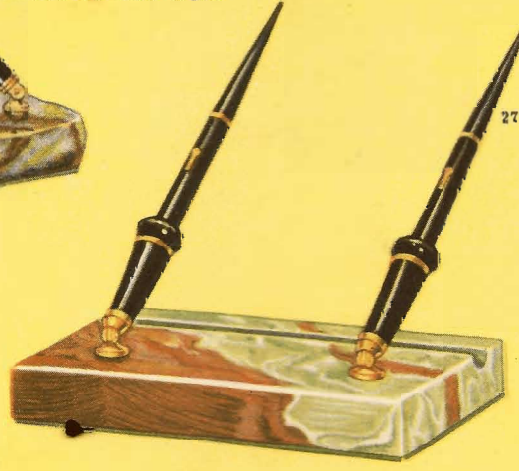

2715P—Double rectangular Onyx desk set with 2 Black $5.00 Endura desk set pens . . $20.00
With 2 $6.00 Pearl & Black or Foliage Green Pearl & Black Endura desk set pens . . $22.00
With 2 Conklin $3.00 desk set pens $16.00

7515P—Small rectangular Green & Orchid on Gold desk set with $5.00 Black Endura desk set pen $13.50
With $6.00 Pearl & Black or Foliage Green Pearl & Black Endura desk set pen . . $14.50
With Conklin $3.00 desk set pen $11.50